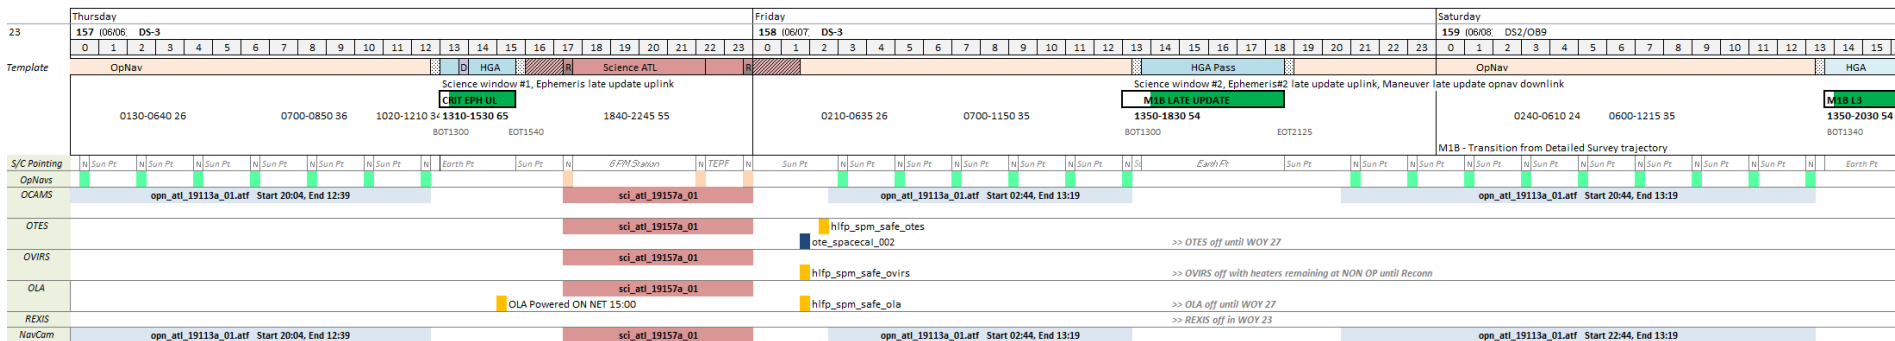

DS Equatorial Station #7 (6 PM Station), M28D, M1B, Thermal Emission Phase Function, Nav images for Particle Monitoring WOY 23

Mission stats as of 2019-05-29 (L+994):

- Earth Range: 0.86 AU (↑)
- Sun Range: 1.25 AU (↑)
- Bennu Range: 7.95 km (Starting 8:40pm Equatorial Station)
- One Way Light-Time: 7'35" (↑)