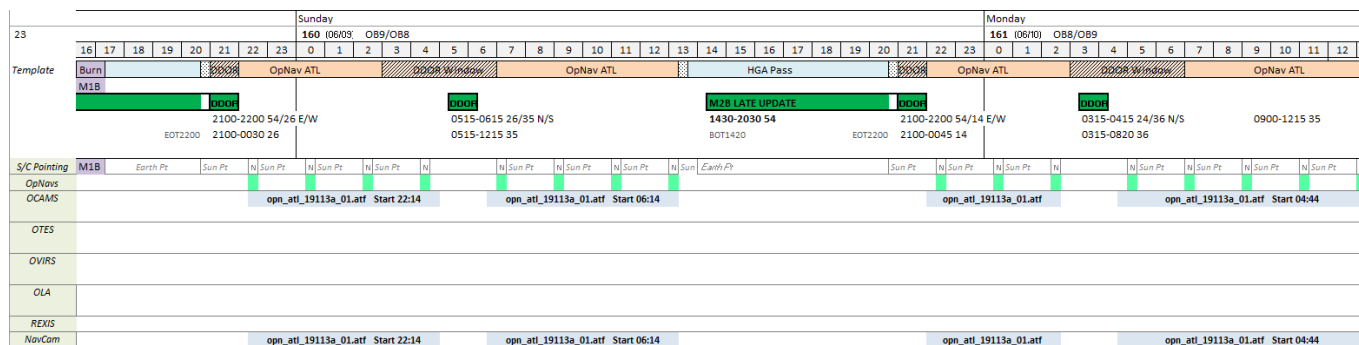

DS Equatorial Station #7 (6 PM Station), M28D, M1B, Thermal Emission Phase Function, Nav images for Particle Monitoring WOY 23

Mission stats as of 2019-05-29 (L+994):

- Earth Range: 0.86 AU (↑)
- Sun Range: 1.25 AU (↑)
- Bennu Range: 7.95 km (Starting 8:40pm Equatorial Station)
- One Way Light-Time: 7'35" (↑)