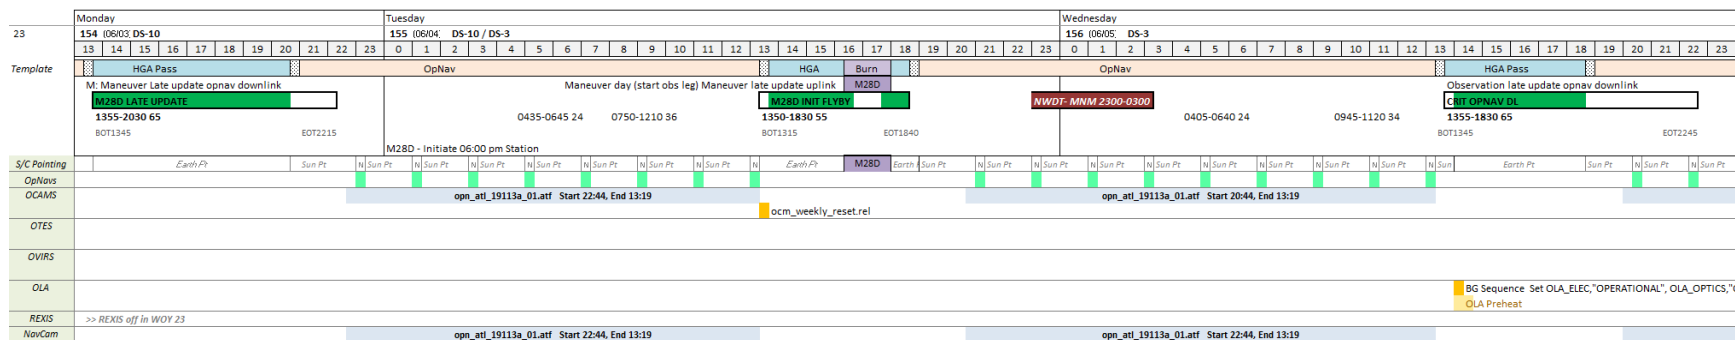

DS Equatorial Station #7 (6 PM Station), M28D, M1B, Thermal Emission Phase Function, Nav images for Particle Monitoring WOY 23

Mission stats as of 2019-05-29 (L+994):

- Earth Range: 0.86 AU (↑)
- Sun Range: 1.25 AU (↑)
- Bennu Range: 7.95 km (Starting 8:40pm Equatorial Station)
- One Way Light-Time: 7'35" (↑)