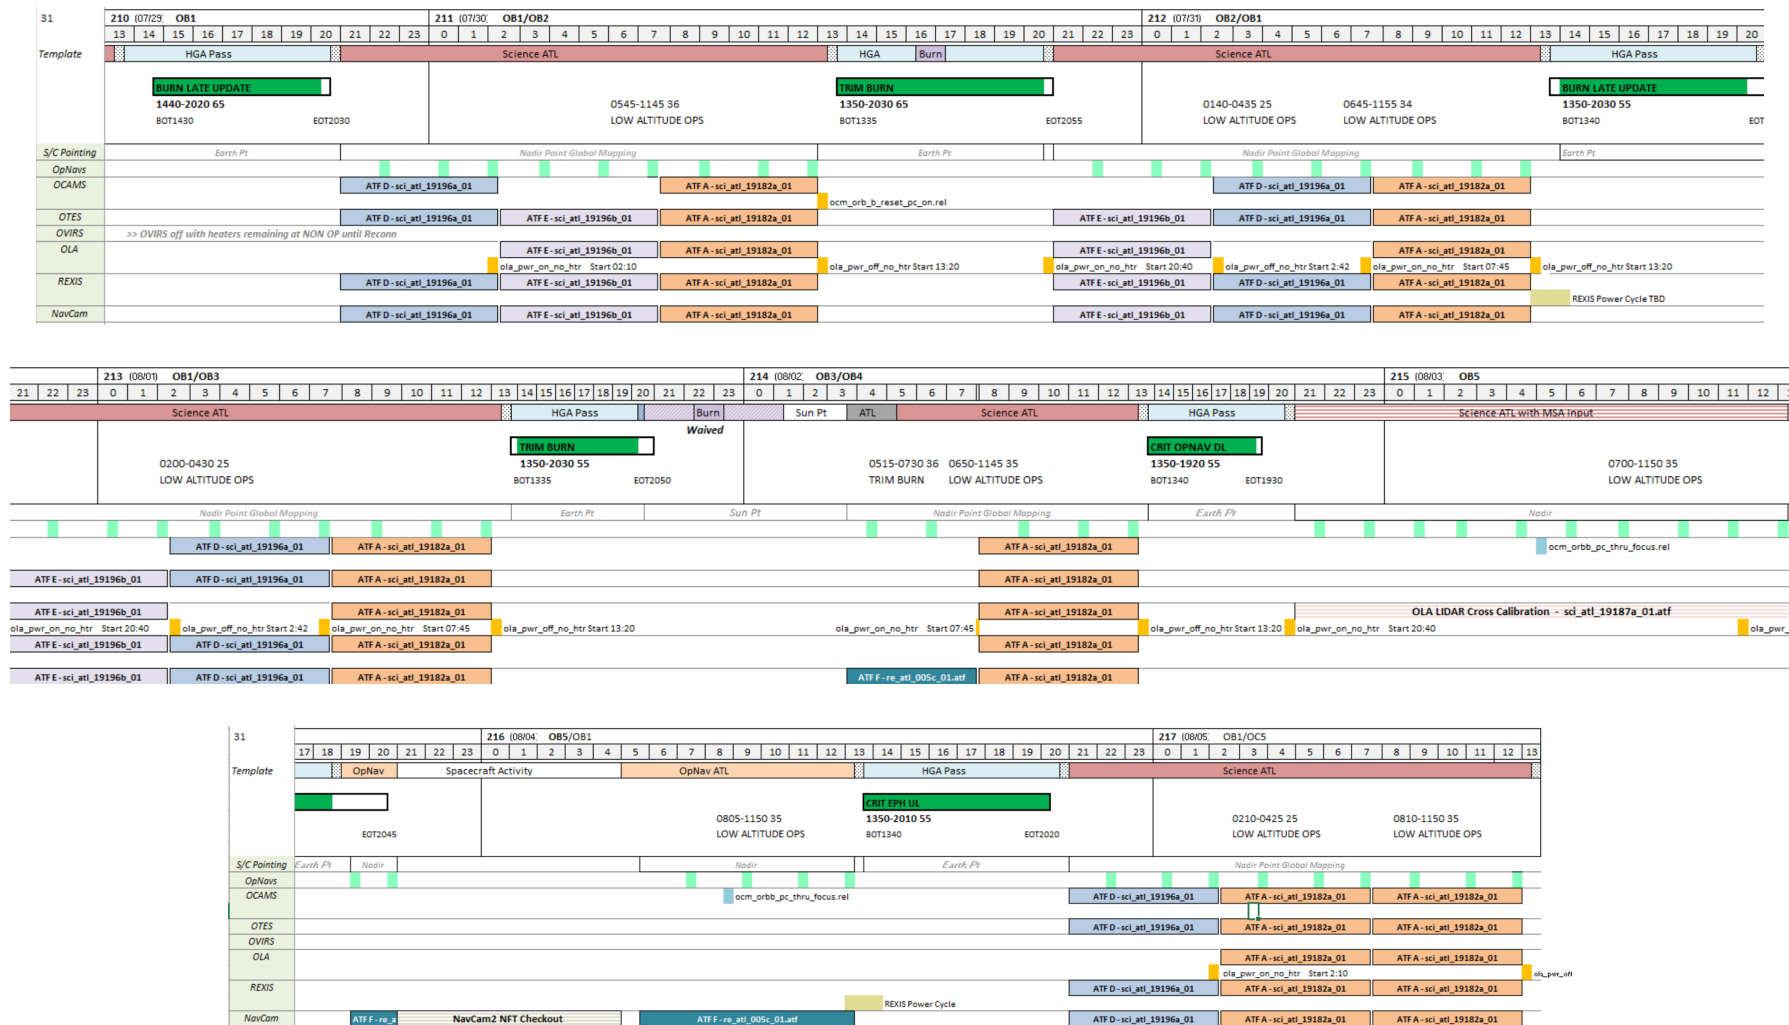

# Orbital B Global Mapping, OLA Lidar Cross Cal 2, NavCam2 NFT Checkout, PolyCam Thru Focus Cal (Trim Burns Waived)

## WOY 31

### Mission stats as of 2019-07-24 (L+1049):

- Earth Range: 1.31 AU (↑)
- Sun Range: 1.35 AU (↑)
- Bennu Range: 0.95 km (in orbit)
- One Way Light-Time: 00:10:56 hh:mm:s (↑)