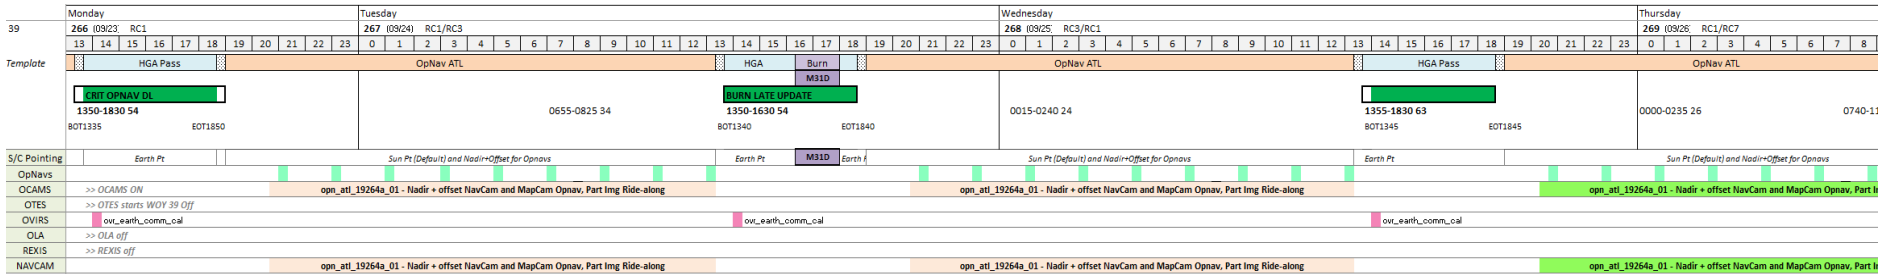

Recon A: BBD-2 Refly, M31D, M32D WOY 39

Mission Statistics as of 09/11/19 (L+1098 days)

- Earth Range = 246,000,000 km (1.65 AU) (↑)
- Sun Range = 200,000,000 km (1.34 AU) (↓)
- Bennu Range = 1.86 km (in orbit)
- Sun-Probe-Earth Angle = 37.6 deg (↓)