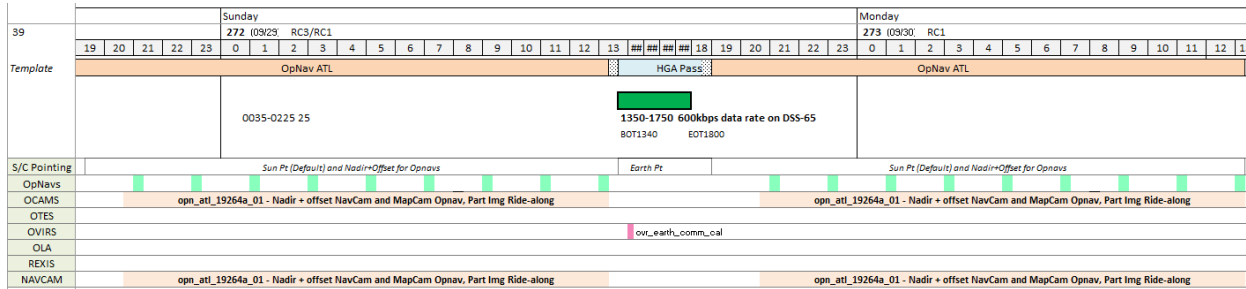

Recon A: BBD-2 Refly, M31D, M32D WOY 39

Mission Statistics as of 09/11/19 (L+1098 days)

- Earth Range = 246,000,000 km (1.65 AU) (↑)
- Sun Range = 200,000,000 km (1.34 AU) (↓)
- Bennu Range = 1.86 km (in orbit)
- Sun-Probe-Earth Angle = 37.6 deg (↓)