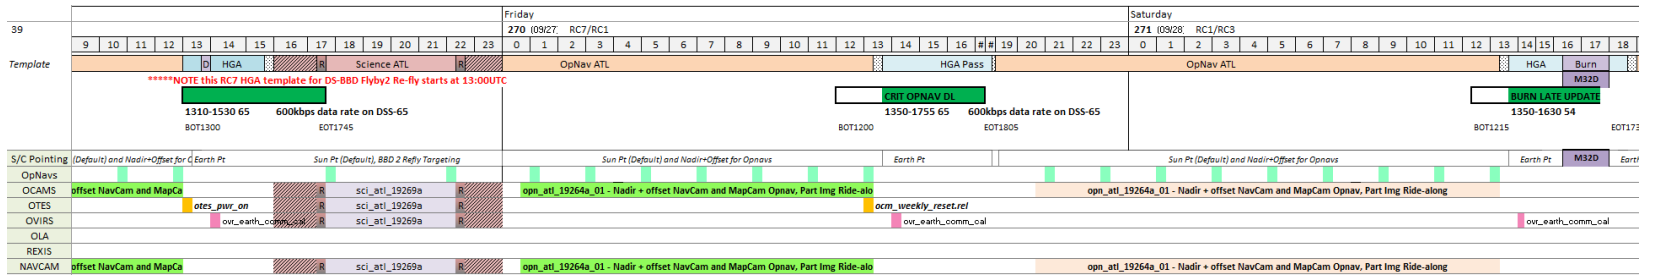

Recon A: BBD-2 Refly, M31D, M32D WOY 39

Mission Statistics as of 09/11/19 (L+1098 days)

- Earth Range = 246,000,000 km (1.65 AU) (↑)
- Sun Range = 200,000,000 km (1.34 AU) (↓)
- Bennu Range = 1.86 km (in orbit)
- Sun-Probe-Earth Angle = 37.6 deg (↓)