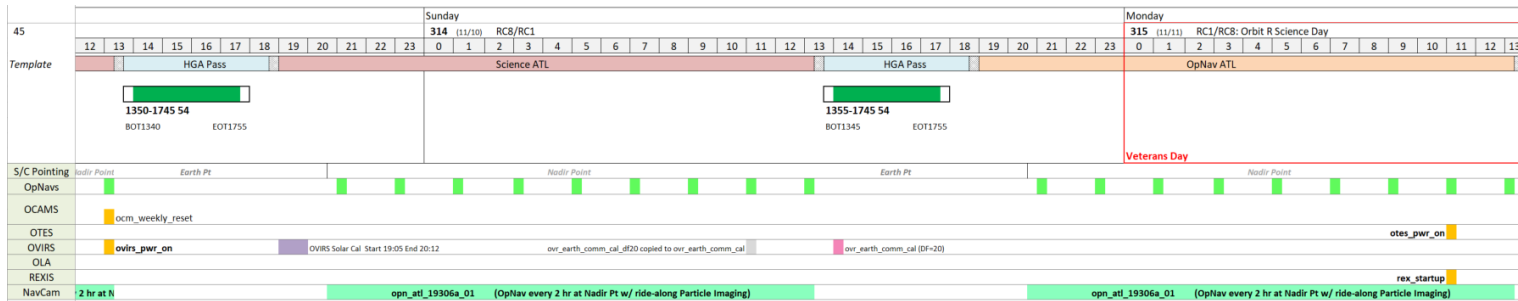

OCAMS Absolute Color Cal and Non-Linearity Cal, OVIRS Solar Cal, OpNav with ridealong Particle Imaging WOY 45

October 30, 2019
 L+1147 days
 Earth Range = 268,000,000 km (1.79 AU) (↑)
 Sun Range = 190,000,000 km (1.27 AU) (↓)
 Bennu Range = 1.6 km (Orbit-R insertion this week)
 Sun-Probe-Earth Angle = 33.3 deg (↓)
 One Way Light Time = 00:14:55 hh:mm:ss (↑)
 Round Trip Light Time = 00:29:50 hh:mm:ss (↑)