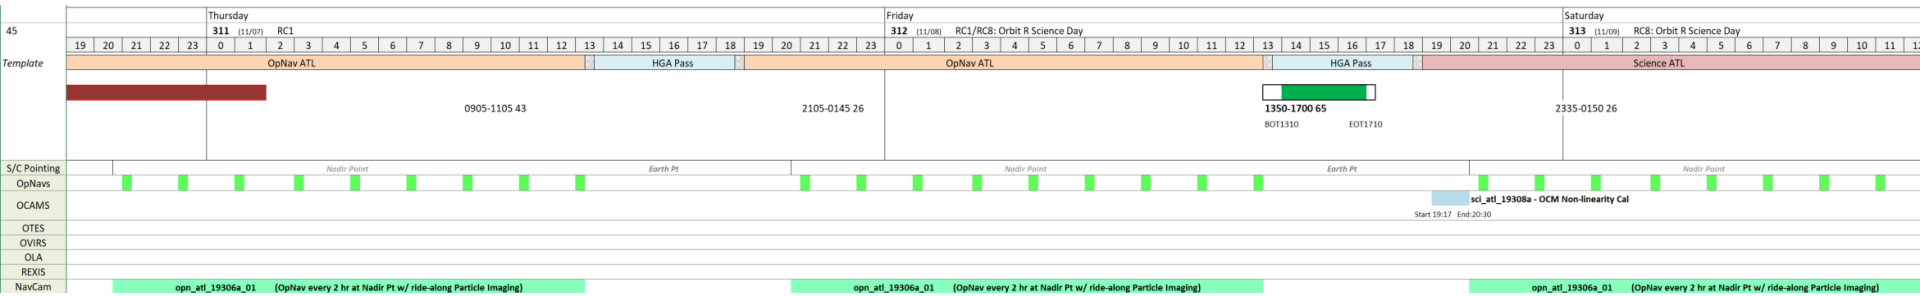

OCAMS Absolute Color Cal and Non-Linearity Cal, OVIRS Solar Cal, OpNav with ridealong Particle Imaging WOY 45

October 30, 2019
 L+1147 days
 Earth Range = 268,000,000 km (1.79 AU) (↑)
 Sun Range = 190,000,000 km (1.27 AU) (↓)
 Bennu Range = 1.6 km (Orbit-R insertion this week)
 Sun-Probe-Earth Angle = 33.3 deg (↓)
 One Way Light Time = 00:14:55 hh:mm:ss (↑)
 Round Trip Light Time = 00:29:50 hh:mm:ss (↑)