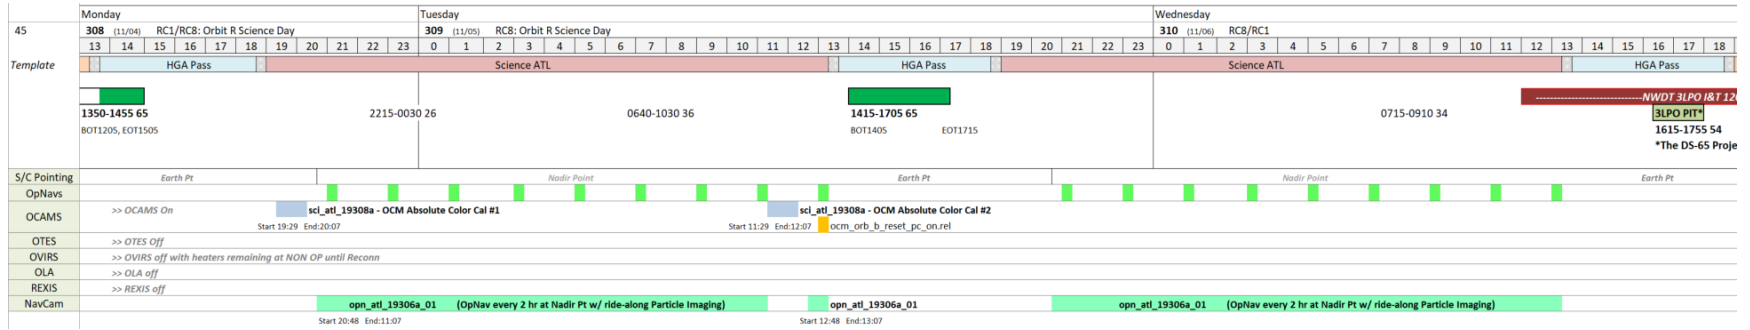

OCAMS Absolute Color Cal and Non-Linearity Cal, OVIRS Solar Cal, OpNav with ridealong Particle Imaging WOY 45

October 30, 2019
 L+1147 days
 Earth Range = 268,000,000 km (1.79 AU) (↑)
 Sun Range = 190,000,000 km (1.27 AU) (↓)
 Bennu Range = 1.6 km (Orbit-R insertion this week)
 Sun-Probe-Earth Angle = 33.3 deg (↓)
 One Way Light Time = 00:14:55 hh:mm:ss (↑)
 Round Trip Light Time = 00:29:50 hh:mm:ss (↑)