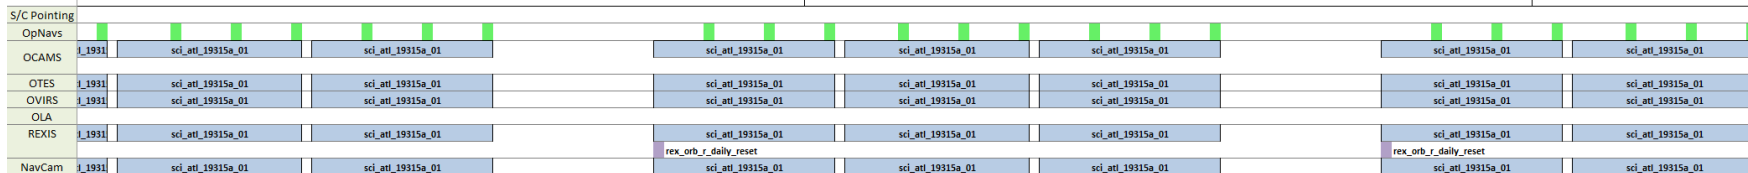

Orbital R Global Mapping, OpNav with ridealong Particle Imaging WOY 46

- Mission Statistics as of 11/06/19 (L+1154 days)
- Earth Range = 270,000,000 km (1.81 AU) (↑)
 - Sun Range = 187,000,000 km (1.25 AU) (↓)
 - Bennu Range = 1.2 km (Orbit-R frozen orbit)
 - Sun-Probe-Earth Angle = 31.7 deg (↓)