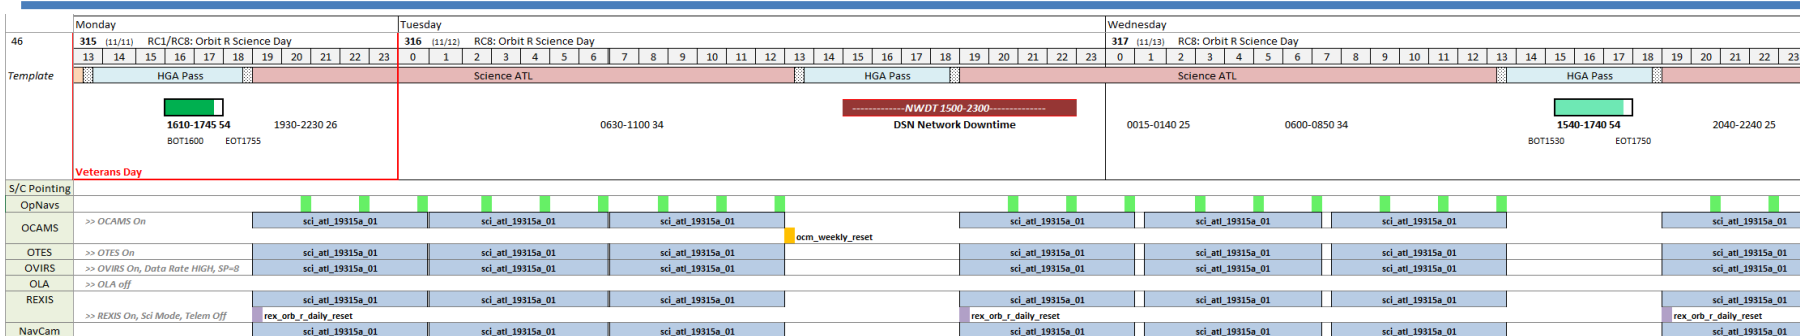

Orbital R Global Mapping, OpNav with ridealong Particle Imaging WOY 46

- Mission Statistics as of 11/06/19 (L+1154 days)
- Earth Range = 270,000,000 km (1.81 AU) (↑)
 - Sun Range = 187,000,000 km (1.25 AU) (↓)
 - Bennu Range = 1.2 km (Orbit-R frozen orbit)
 - Sun-Probe-Earth Angle = 31.7 deg (↓)