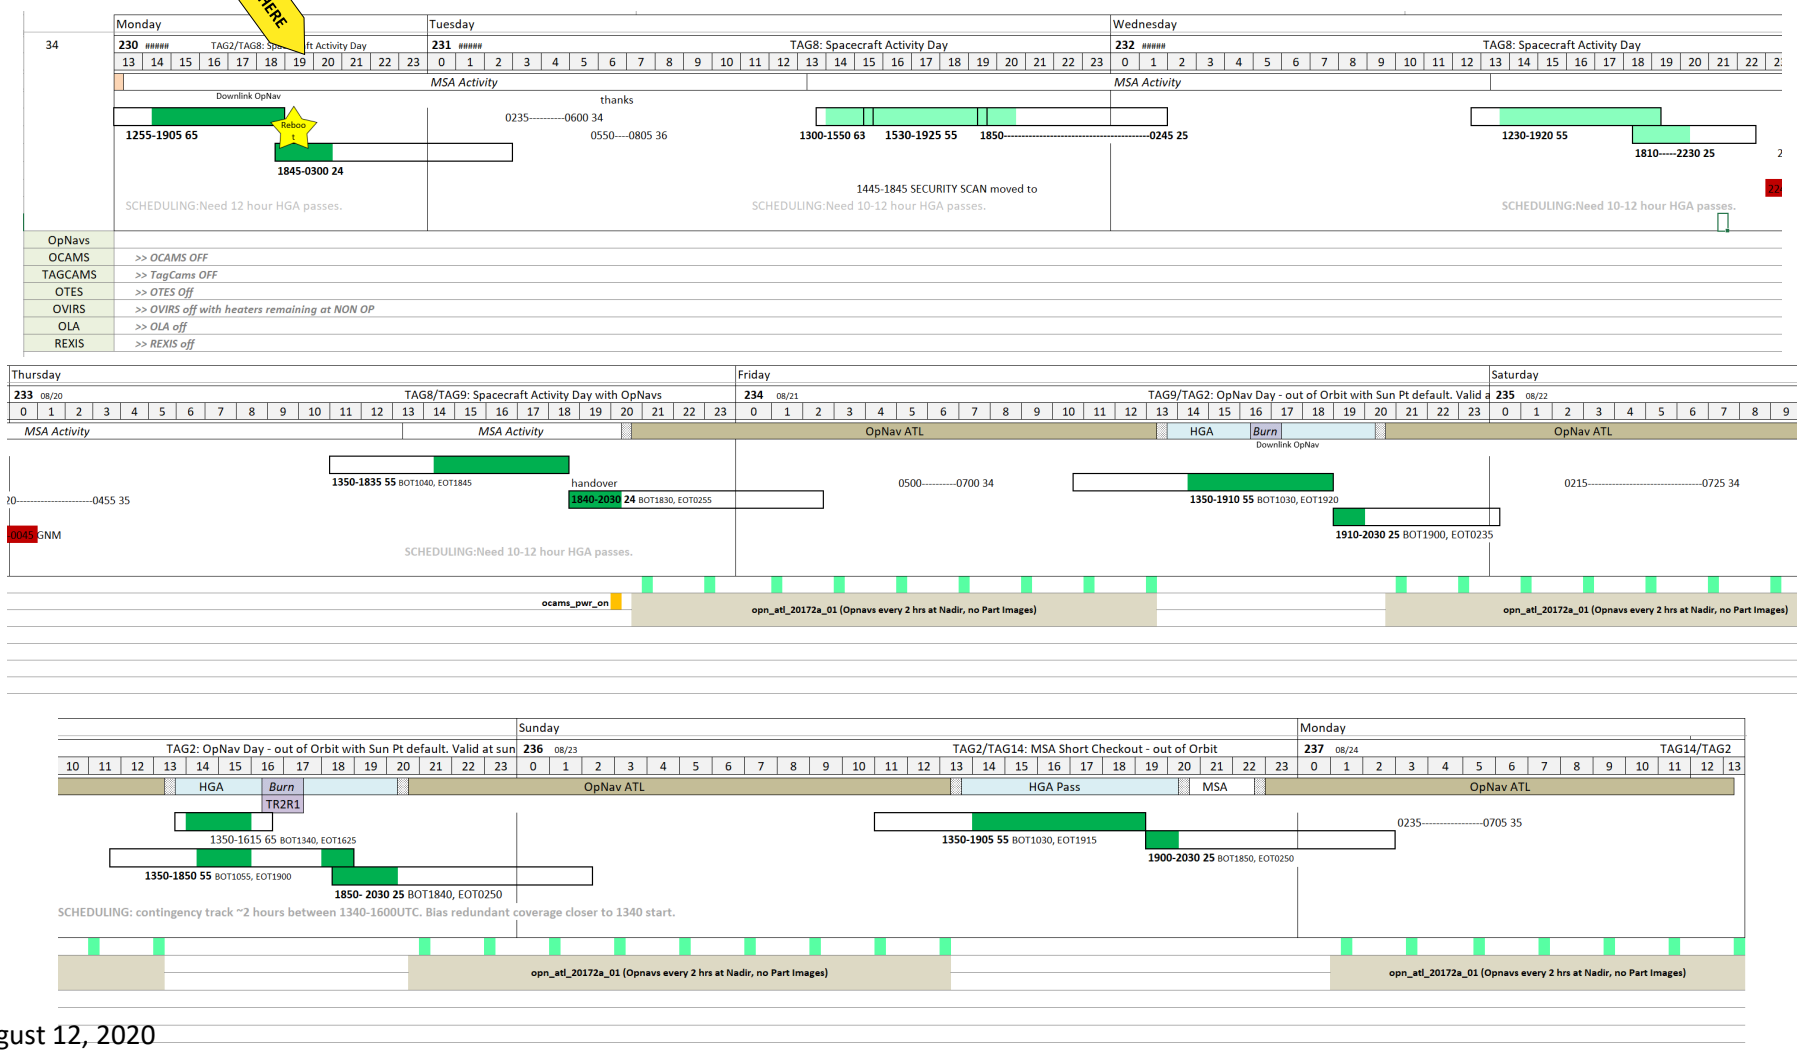

# S/C Processor Reboot and Recovery, Out-of-orbit Opnav ATF begins 233

## WOY 34

We are HERE

August 12, 2020  
 L+1434 days  
 Earth Range = 288,000,000 km (1.93 AU) (↑)  
 Sun Range = 189,000,000 km (1.26 AU) (↑)  
 Bennu Range = 1.0 km (1km frozen orbit)  
 Sun-Probe-Earth Angle = 28.4 deg (↓)  
 One Way Light Time = 00:16:02 hh:mm:ss (↑)