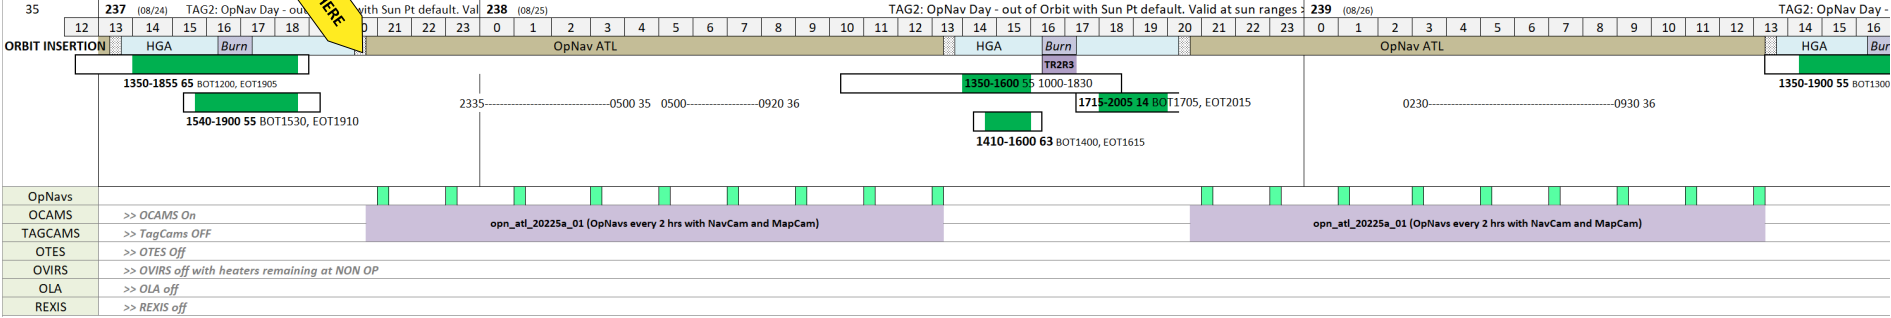

OpNavs out-of-Orbit, TR2R2, TR2R3, TR2R4 (Orbit Insertion)

WOY 35

We are HERE

- August 19, 2020
- Earth Range = 294,000,000 km (1.96 AU) (↑)
- Sun Range = 191,000,000 km (1.28 AU) (↑)
- Bennu Range = 30 km (post Matchpoint drift away)
- Sun-Probe-Earth Angle = 27.2 deg (↓)
- One Way Light Time = 00:16:20 hh:mm:ss (↑)
- Days until TAG = 62