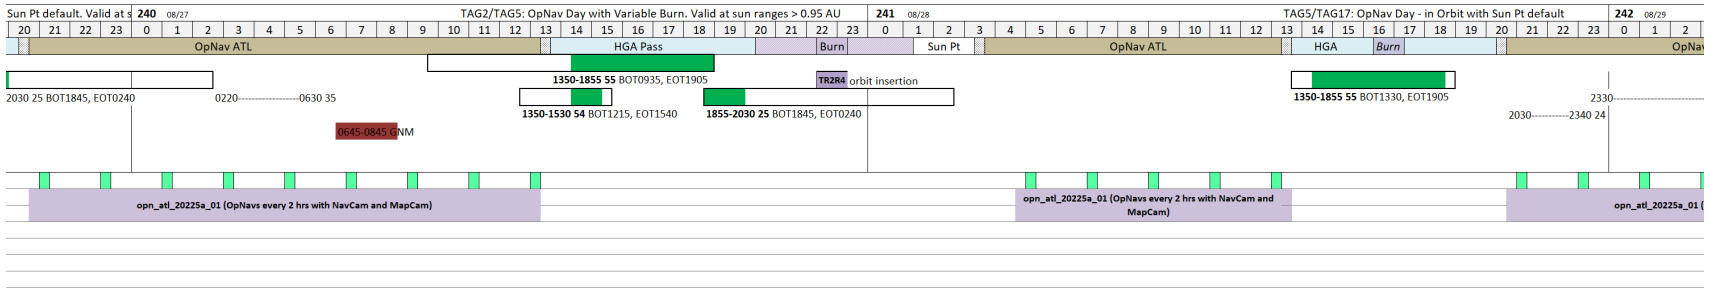

OpNavs out-of-Orbit, TR2R2, TR2R3, TR2R4 (Orbit Insertion)

WOY 35

We are HERE

- August 19, 2020
- Earth Range = 294,000,000 km (1.96 AU) (↑)
- Sun Range = 191,000,000 km (1.28 AU) (↑)
- Bennu Range = 30 km (post Matchpoint drift away)
- Sun-Probe-Earth Angle = 27.2 deg (↓)
- One Way Light Time = 00:16:20 hh:mm:ss (↑)
- Days until TAG = 62