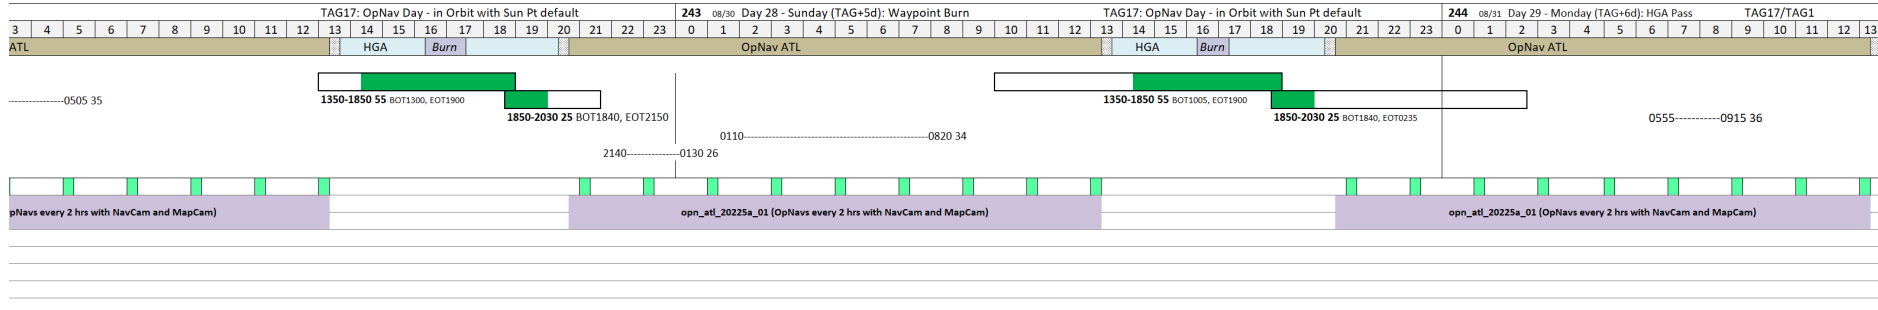

OpNavs out-of-Orbit, TR2R2, TR2R3, TR2R4 (Orbit Insertion)

WOY 35

We are HERE

- August 19, 2020
- Earth Range = 294,000,000 km (1.96 AU) (↑)
- Sun Range = 191,000,000 km (1.28 AU) (↑)
- Bennu Range = 30 km (post Matchpoint drift away)
- Sun-Probe-Earth Angle = 27.2 deg (↓)
- One Way Light Time = 00:16:20 hh:mm:ss (↑)
- Days until TAG = 62