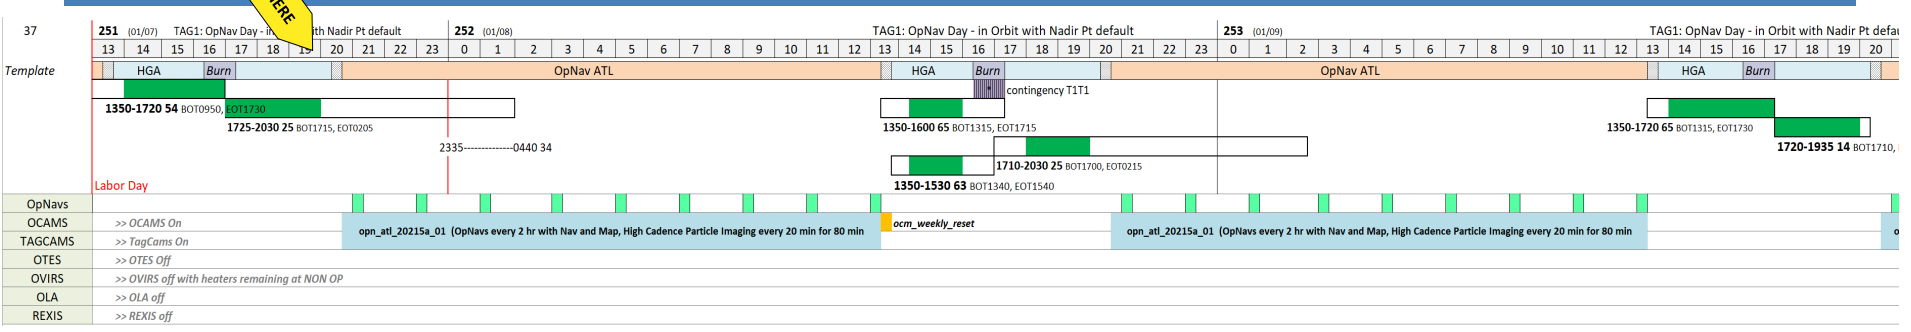

OpNavs and Particle Imaging In-Orbit

WOY 37

We are HERE

September 2, 2020
 L+1455 days
 Earth Range = 304,000,000 km (2.03 AU) (↑)
 Sun Range = 195,000,000 km (1.31 AU) (↑)
 Bennu Range = 1 km (1 km frozen orbit)
 Sun-Probe-Earth Angle = 24.8 deg (↓)
 One Way Light Time = 00:16:57 hh:mm:ss (↑)