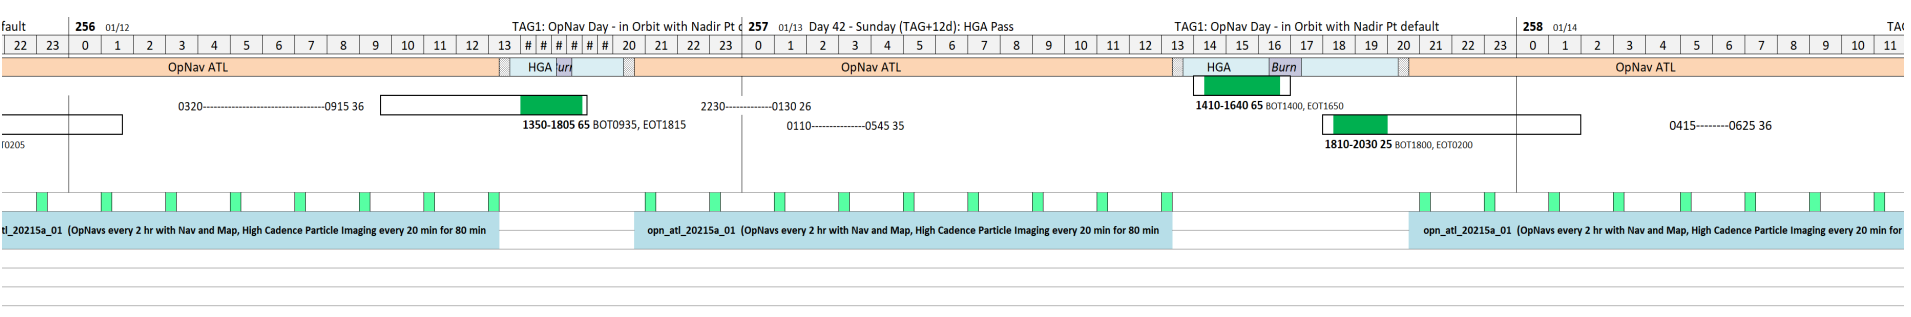

OpNavs and Particle Imaging In-Orbit

WOY 37

We are HERE

September 2, 2020
 L+1455 days
 Earth Range = 304,000,000 km (2.03 AU) (↑)
 Sun Range = 195,000,000 km (1.31 AU) (↑)
 Bennu Range = 1 km (1 km frozen orbit)
 Sun-Probe-Earth Angle = 24.8 deg (↓)
 One Way Light Time = 00:16:57 hh:mm:ss (↑)