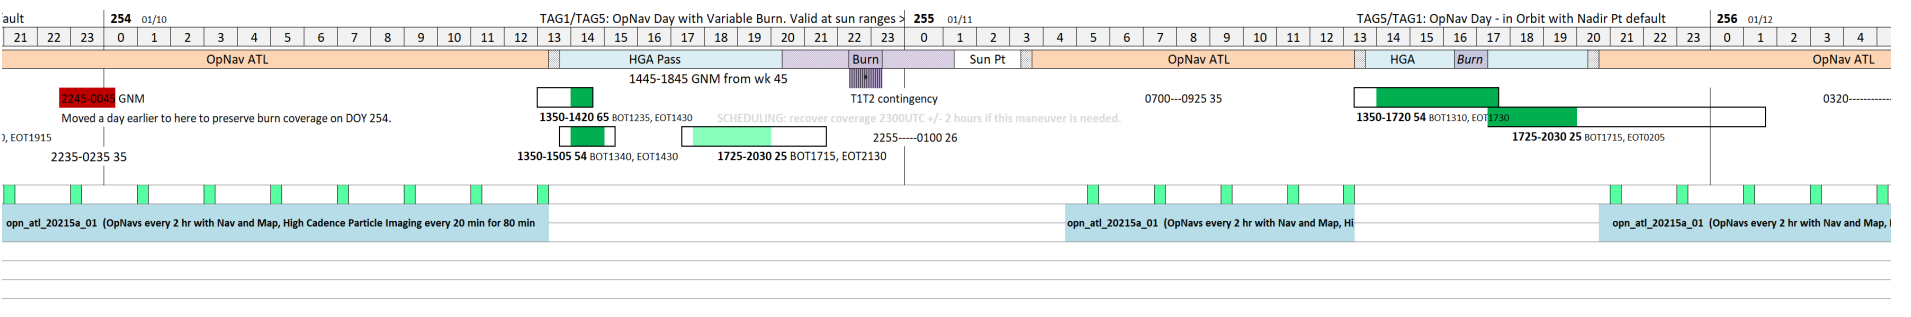

OpNavs and Particle Imaging In-Orbit

WOY 37

We are HERE

September 2, 2020
 L+1455 days
 Earth Range = 304,000,000 km (2.03 AU) (↑)
 Sun Range = 195,000,000 km (1.31 AU) (↑)
 Bennu Range = 1 km (1 km frozen orbit)
 Sun-Probe-Earth Angle = 24.8 deg (↓)
 One Way Light Time = 00:16:57 hh:mm:ss (↑)