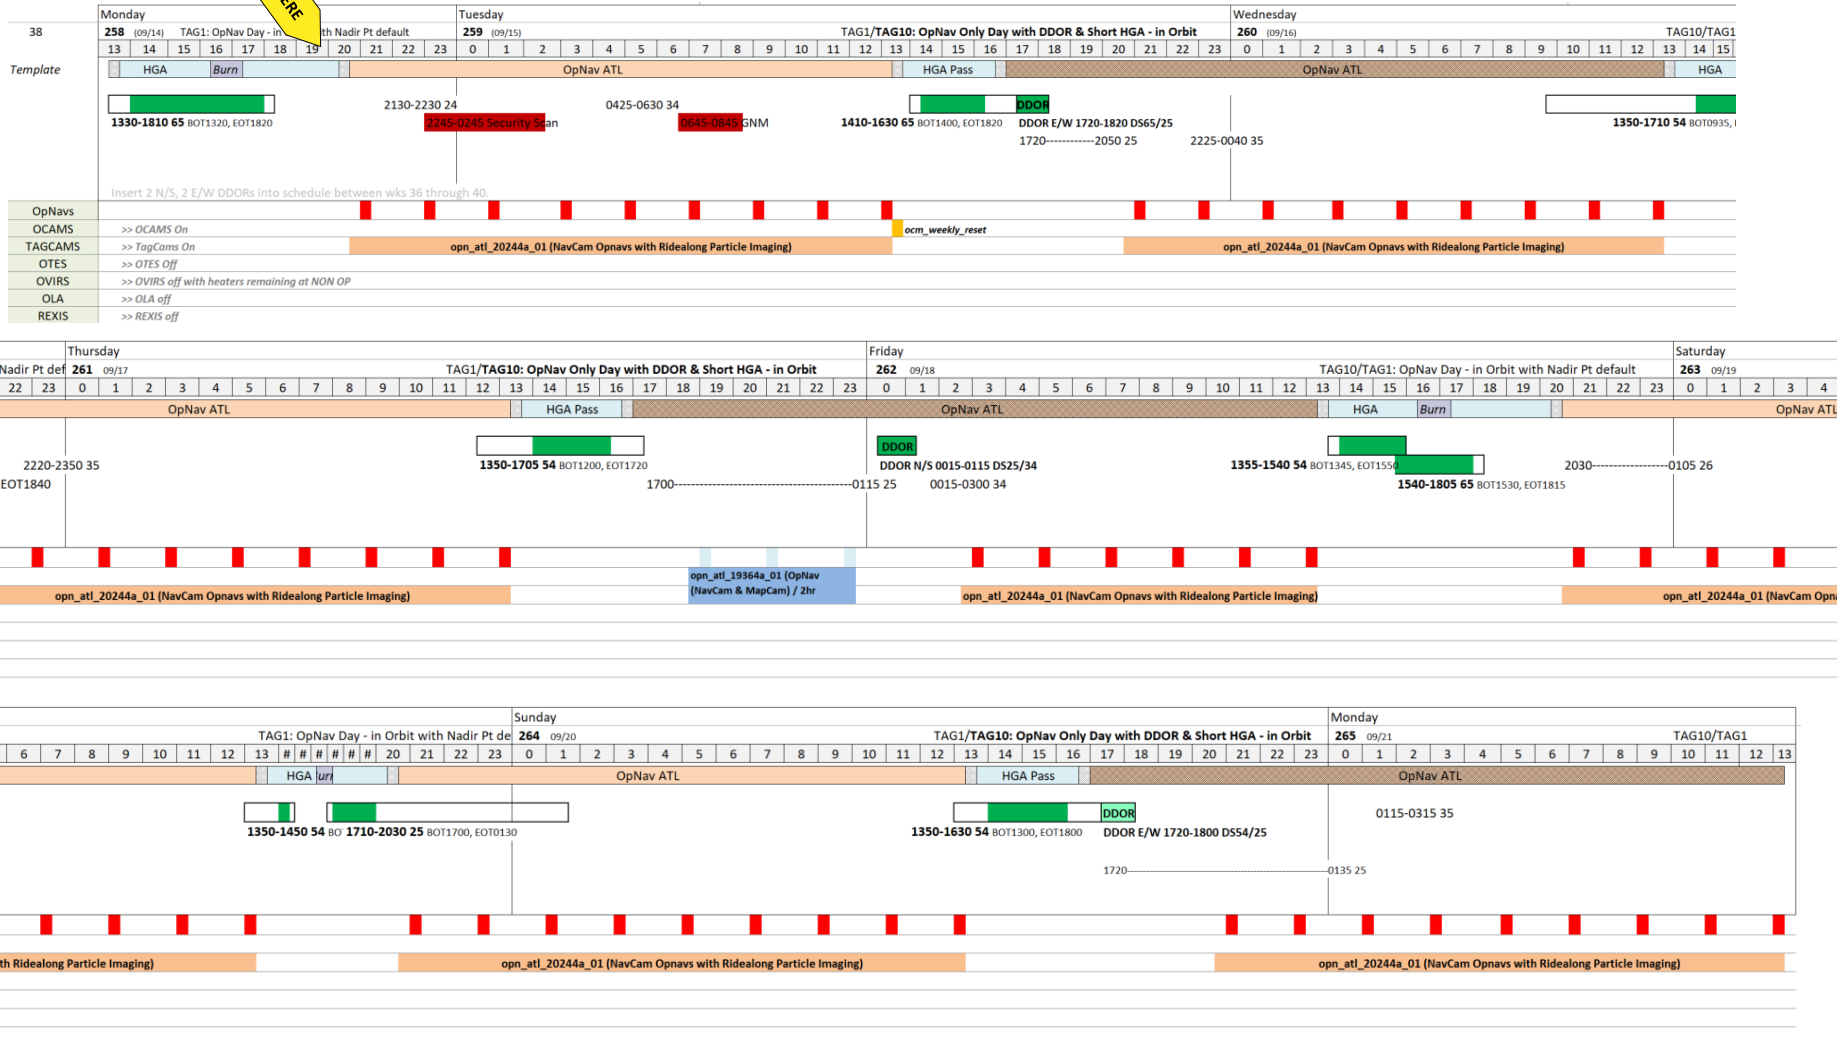

OpNavs and Particle Imaging In-Orbit (limited MapCam OpNavs)

WOY 38

We are HERE

- Mission Statistics as of 09/09/20 (L+1462 days)
- Earth Range = 309,000,000 km (2.07 AU) (↑)
 - Sun Range = 197,000,000 km (1.32 AU) (↑)
 - Bennu Range = 1 km (1 km frozen orbit)
 - Sun-Probe-Earth Angle = 23.5 deg (↓)