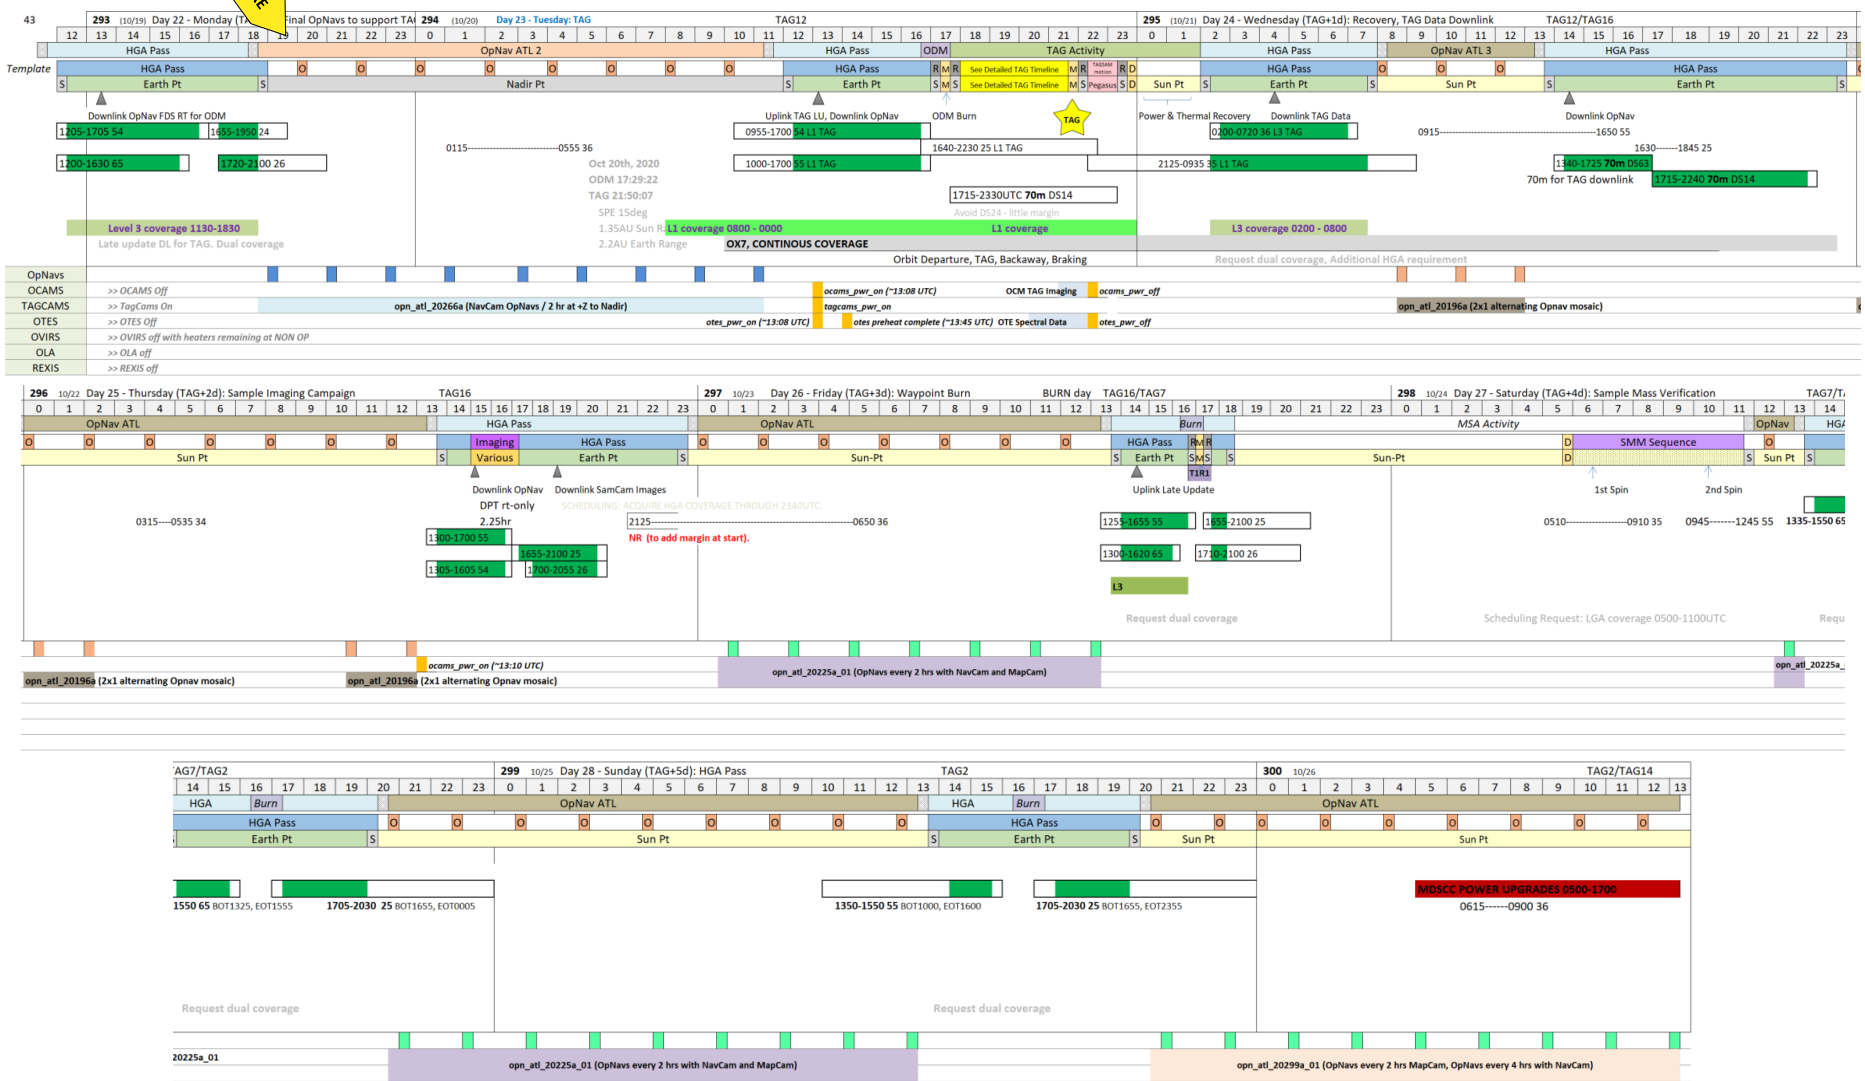

# TAG at "Nightingale"! WOY 43

We are HERE

## Mission Statistics as of 10/14/20 (L+1497 days)

- Earth Range = 330,000,000 km (2.21 AU) (↑)
- Sun Range = 202,000,000 km (1.35 AU) (↑)
- Bennu Range = 1 km (1 km frozen orbit)
- Sun-Probe-Earth Angle = 17.2 deg (↓)
- One Way Light Time = 00:18:21 hh:mm:ss (↑)