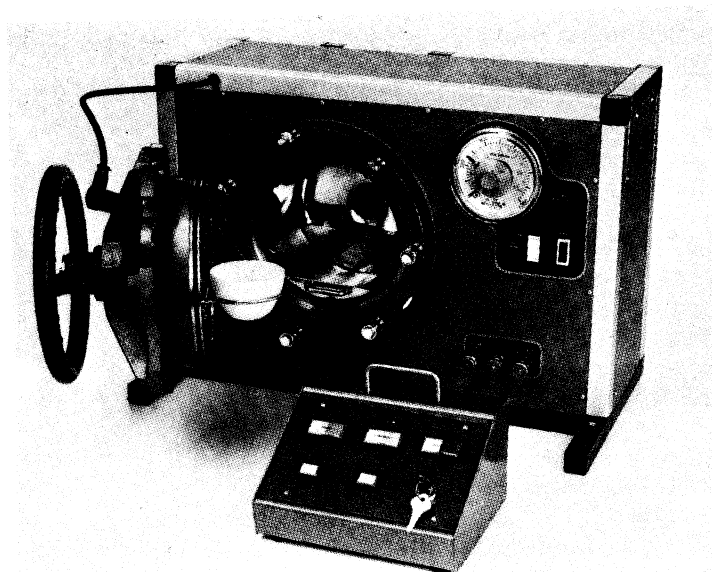

**HIGH PRESSURE  
COMBUSTION UNIT  
FOR  
RADIOCARBON DATING**

**FAST**

**COMPLETE**

**SAFE**

**PHONON**

Phonon Particle Beams Limited  
356 Wimpole Road  
Barton, Cambridge  
Cb3 7AE, England  
Tel: Cambridge 262040